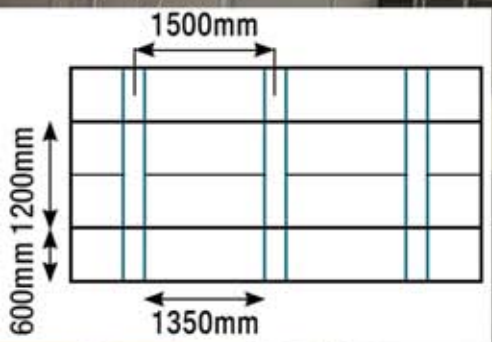

# Partitioned office & meeting rooms

**Armstrong® TECH ZONE CEILING SYSTEM**